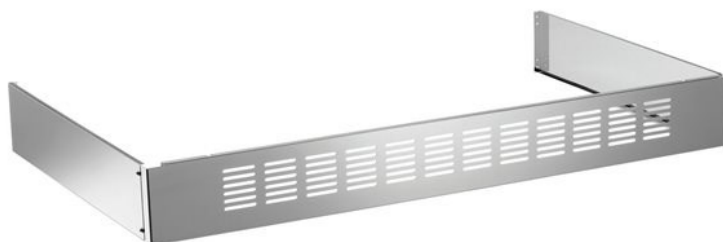

120 cm Toekick Panel Accessories

901374

Flush fits the range to the floor, in stainless steel, for Master Series cookers 120 cm.

Specifications

Features

Size	120 cm
Family	toekick panels
Product	cookers
Features	stainless steel design
