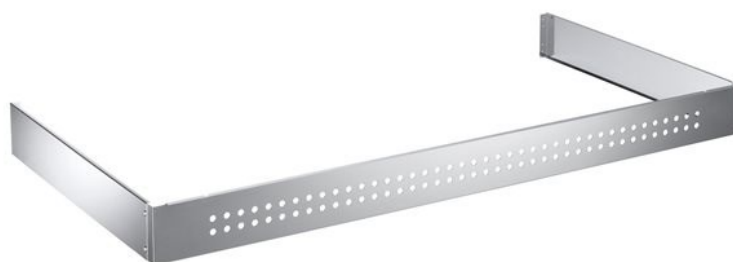

## 120 Toekick Panel Accessories

### **901370**

Flush fits the range to the floor, in stainless steel, for Professional Series cookers 120 cm.

## Features

---

Size	120 cm
Family	toekick panels
Product	cookers
Features	stainless steel design

---