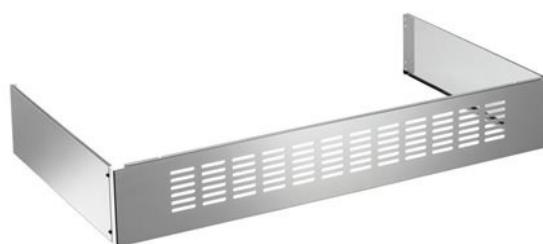

90 cm Toekick Panel Accessories

901376

Flush fits the range to the floor, in stainless steel, for Master Series cookers 90 cm.

Specifications

Features

Size	90 cm
Family	toekick panels
Product	cookers
Features	stainless steel design
