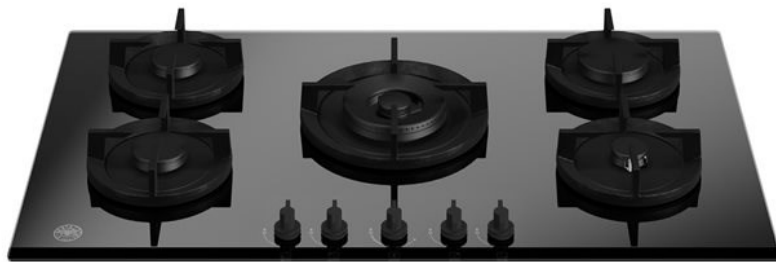

90 cm gas on glass hob with central wok Modern Series

P905CMODGNE

This Bertazzoni Modern Series 90cm gas hob is finished in stylish black glass. With five matt black monobloc burners and accurate black soft-touch control knobs, it makes cooking simple, versatile and precise. A central 5kW dual wok ring gives you even more choices. The single cast iron pan support is both solid and secure for safe use.

Specifications

Features

Worktop

Size	90 cm
Number of gas zones	5
Worktop type	gas
Worktop design	tempered glass
Worktop controls	knobs
Knobs	black soft touch
Burners type and caps	matt black mono-block
Pan supports	cast iron
Flame failure device	yes
Ignition	yes