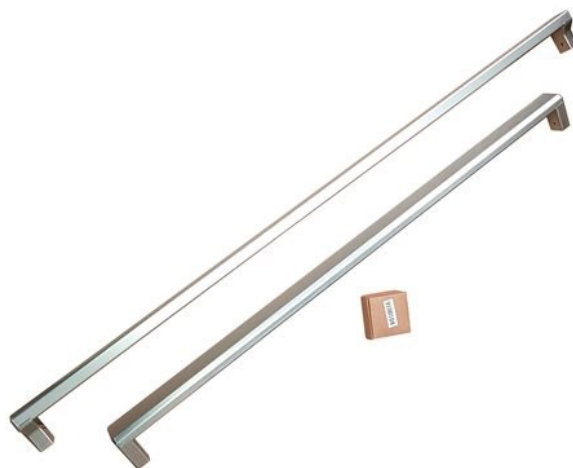

**Professional Series Built-in Style Handle Kit for 90 cm
French Door refrigerators**
Accessories

901457

Handle Kit for 90cm Built-in refrigerator

Professional Series Built-in Style

Specifications

Features

Size	90 cm
------	-------

Family	handle kit
--------	------------

Product	Refrigerators
---------	---------------
