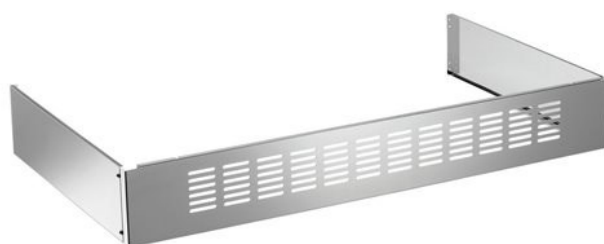

100 cm Toekick Panel Accessories

901375

Flush fits the range to the floor, in stainless steel, for Master Series cookers 100 cm.

Specifications

Features

Size	100 cm
Family	toekick panels
Product	cookers
Features	stainless steel design
