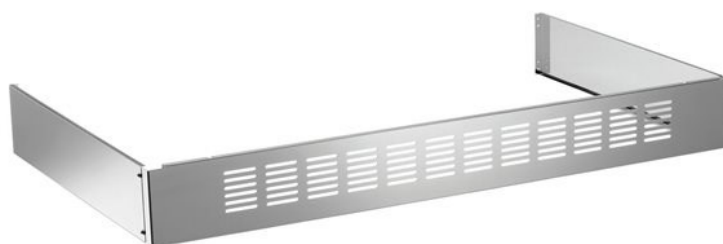

120 cm Toekick Panel Accessories

901374

Flush fits the range to the floor, in stainless steel, for Master Series cookers 120 cm.

Specifications

Features

Size	120 cm
Family	toekick panels
Product	cookers
Features	stainless steel design
