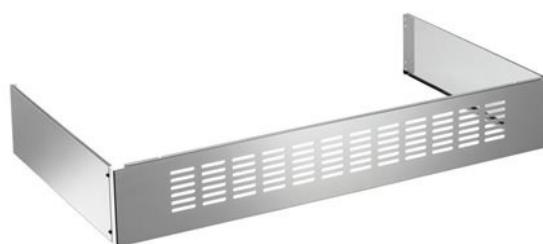

## 90 cm Toekick Panel Accessories

### **901376**

Flush fits the range to the floor, in stainless steel, for Master Series cookers 90 cm.

## Features

---

Size	90 cm
Family	toekick panels
Product	cookers
Features	stainless steel design

---