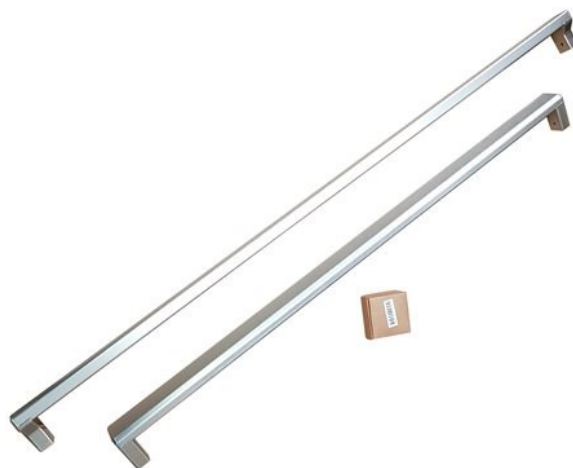

**Professional Series Handle Kit for 90 cm Built-in
refrigerators, Cookers Style**
Accessories

901496

Handle Kit for 90cm Built-in refrigerator

Professional Series Cookers Style

Specifications

Features

Size	90 cm
------	-------