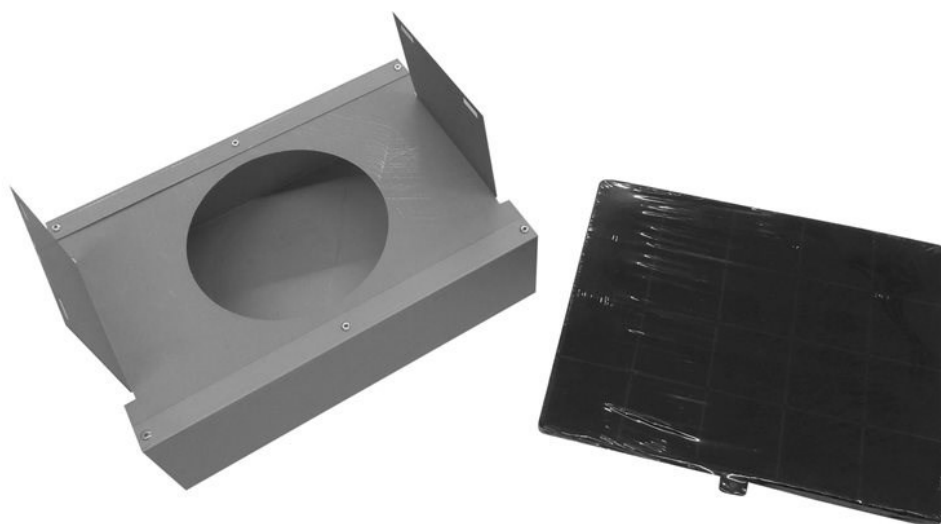

## Recirculation Kit Accessories

**901398**

Recirculation Kit for KGI Hoods Models, all sizes