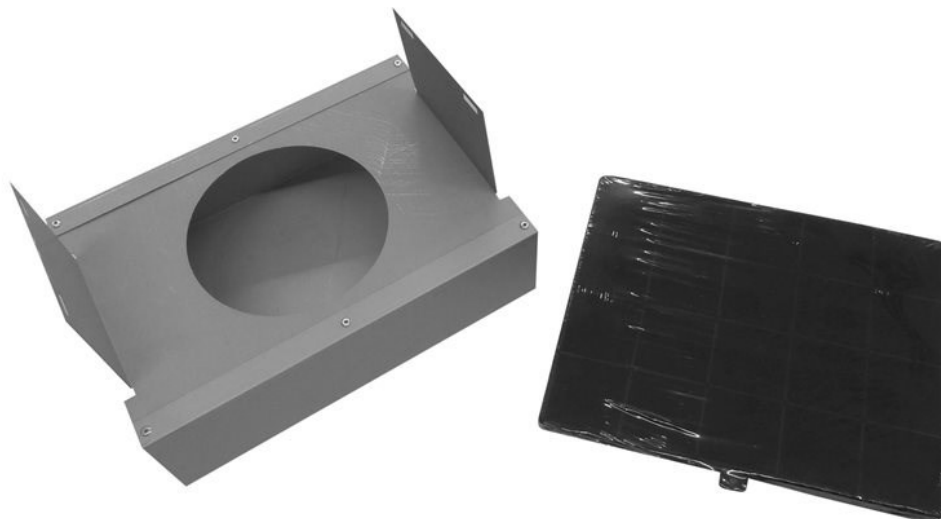

Recirculation Kit Accessories

901398

Recirculation Kit for KGI Hoods Models, all sizes