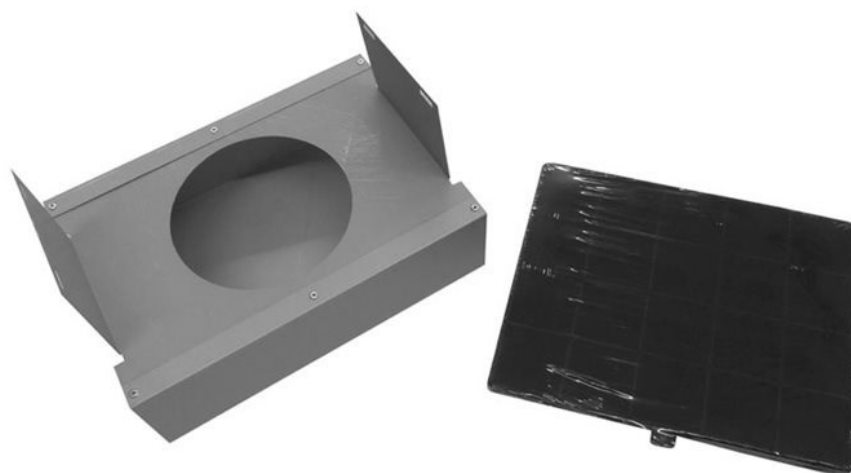

Recirculation Kit Accessories

901271

Recirculation Kit for KG Hoods Models, all sizes

Specifications

Features

Family	recirculation kit
--------	-------------------

Product	Hoods
---------	-------
