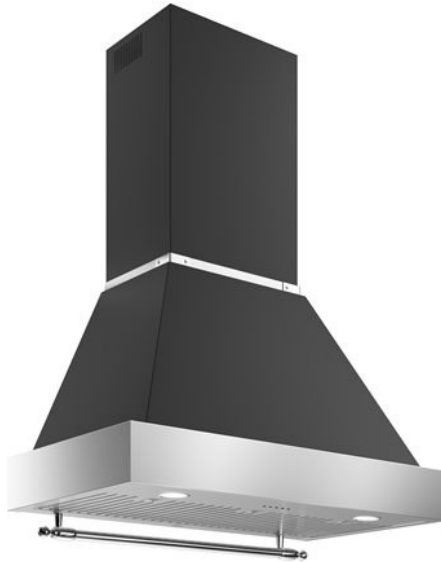

90 cm wall Mount, 1 motor Heritage Series

K90HERTX+KC36HERTNE

Perfectly harmonized with the 90 cm Heritage Series design, this stainless steel hood is equipped with steel baffle filters. This hood is equipped with 4 settings extraction levels, including booster. Two LED lights give bright worktop illumination.

The hood chimney is height adjustable.

Recirculation kit option available.

[Guarda online](#)

Specifications

Features

General features

Size	90 cm
Hood type	wallmount
Hood control	electronic with buttons
Duct cover	included
Motor	1
Speed	4
Filters type	baffle stainless steel
Lights	2 LED
Hood finishing	stainless steel
Timer	yes
Sound rating	70 dBA
Output air extraction (m ³ /h)	752 m3h