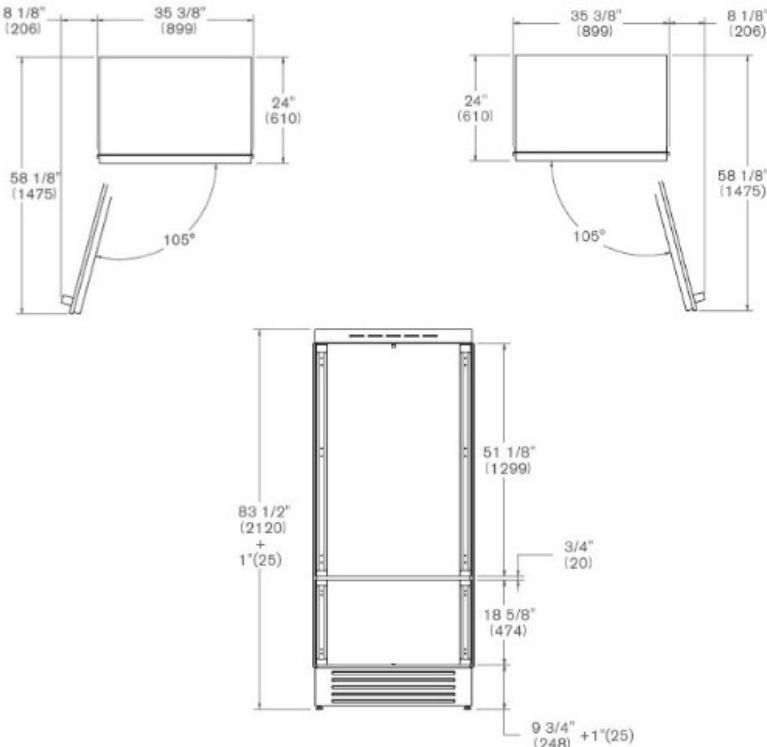

Dimensions

Panel Ready

Panel Installed