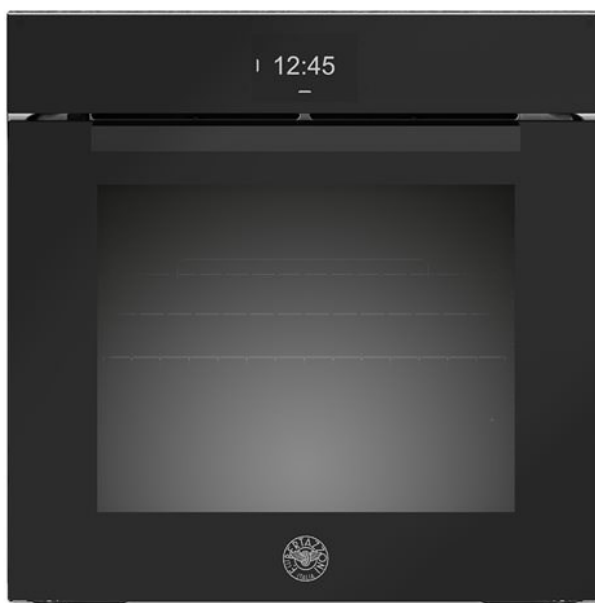

60cm Electric Pyro Built-in Oven, TFT display Modern Series

FMOD6117PTB1

The Bertazzoni Modern Series 60cm built-in electric oven with pyrolytic self-cleaning has a 76 litre capacity best-in-class cavity. With 11 functions it is ideal for mid-to low- temperature cooking, such as baking or recipes that require slow cooking, like casseroles. The non-convection mode is excellent for baking cakes, while the fan-assisted mode ensures even heat distribution on all five levels for roasting and baking with no flavour crossover. The oven is easily managed with full touch controls in a black glass control panel with a clear TFT display, which offers remarkable flexibility when choosing cooking modes. It also makes managing the food probe and Bertazonni Assistant simple. The soft open-and-close door is safe and easy to use, fitted with a smart glass-finish handle. The door is quadruple-glazed for safety and energy efficiency. Pyrolytic cleaning is based on high-temperature cleaning and sterilising without detergents to leave your oven sparkling clean hygienic.

[Guarda online](#)

Specifications

Features

Oven cavity

Total volume	76 L
Size	60 cm
Oven fuel	electric
Oven type	pyrolytic / electric multifunction
Oven grill type	electric
Cooking modes	bake / Bertazzoni Assistant / bottom bake / clean / convection / convection bake / convection grill / fast preheat / grill / special functions / turbo
Net oven volume	76 L
Oven controls	touch TFT display
Inner oven door	quadruple
Removable inner glass	yes
Cavity finishing	pyrolytic grey enamel
Oven levels	5
Timer	cooking time / end of cooking timer / start at
Auto cooking modes	with Bertazzoni Assistant
Food probe	yes
Door hinges	soft-motion
Sliding shelves	1
Wire-shelves	1 heavy duty flat + 1 heavy duty shaped
Tray	1 enamelled + 1 enamelled deep + 1 trivet
Oven lights	double lateral
Special functions	eco / sabbath / proofing / defrost / keep warm / dehydrate
Cleaning system	pyrolytic clean (with eco function)