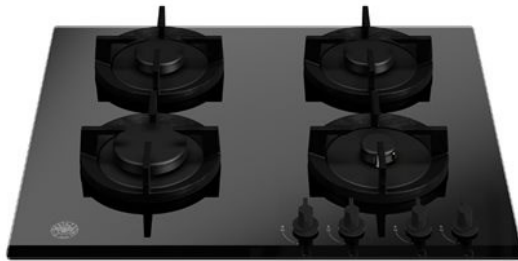

## 60cm gas on glass hob Modern Series

### **P604MODGNE**

This Bertazzoni Modern Series 60cm gas hob is finished in stylish black glass. With four matt black monobloc burners and accurate black soft touch knobs, it makes cooking simple, versatile and precise. The single cast iron pan support is both solid and secure for safe use.

### Worktop

---

Size	60 cm
Number of gas zones	4
Worktop type	gas
Worktop design	tempered glass
Worktop controls	knobs
Knobs	solid metal
Burners type and caps	matt black mono-block
Pan supports	cast iron
Flame failure device	yes
Ignition	yes