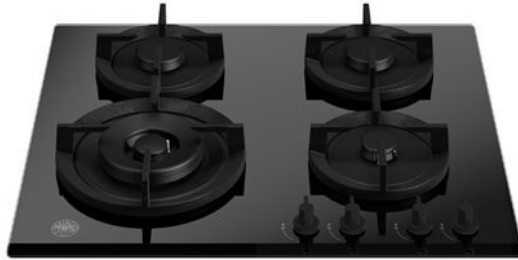

60cm gas on glass hob with lateral wok Modern Series

P604LMODGNE

Designed for precise, versatile and safe cooking, this Bertazzoni Modern Series 60cm gas hob features four matt black monobloc burners and is finished in black glass. A 4kW wok burner adds another level of versatility to your cooking. Along with the single cast iron pan support, black soft touch knobs complete the look.

Specifications

Features

Worktop

Size	60 cm
Gas zones	4
Worktop type	gas
Worktop design	tempered glass
Worktop controls	knobs
Knobs	black soft touch
Burner type	matt black mono-block
Pan supports	cast iron
Flame failure device	yes
One-hand ignition	yes