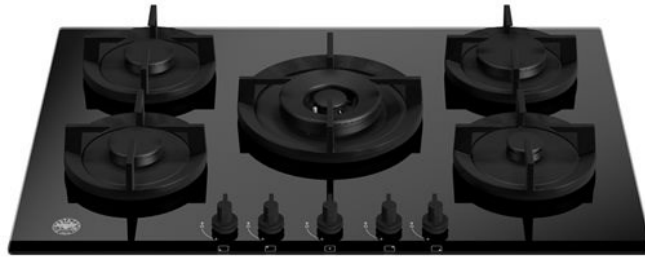

75 cm gas on glass hob with central wok Modern Series

P755CMODGNE

Designed for precise and safe cooking, this Bertazzoni Modern Series 75 cm gas hob features five matt black monobloc burners and is finished in black glass. A 4kW wok burner adds another level of versatility to your cooking. Along with the single cast iron pan support, black soft touch knobs complete the look.

Specifications

Features

Worktop

Size	75 cm
Gas zones	5
Worktop type	gas
Worktop design	tempered glass
Worktop controls	knobs
Knobs	black soft touch
Burner type	matt black mono-block
Pan supports	cast iron
Flame failure device	yes
One-hand ignition	yes