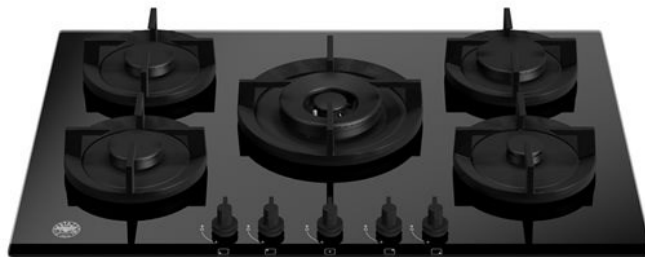

75 cm gas on glass hob with central wok Modern Series

P755CMODGNE

Designed for precise and safe cooking, this Bertazzoni Modern Series 75 cm gas hob features five matt black monobloc burners and is finished in black glass. A 4kW wok burner adds another level of versatility to your cooking. Along with the single cast iron pan support, black soft touch knobs complete the look.

Specifications

Features

Worktop

| | |
|-----------------------|-----------------------|
| Size | 75 cm |
| Number of gas zones | 5 |
| Worktop type | gas |
| Worktop design | tempered glass |
| Worktop controls | knobs |
| Knobs | black soft touch |
| Burners type and caps | matt black mono-block |
| Pan supports | cast iron |
| Flame failure device | yes |
| Ignition | yes |

Dimensions