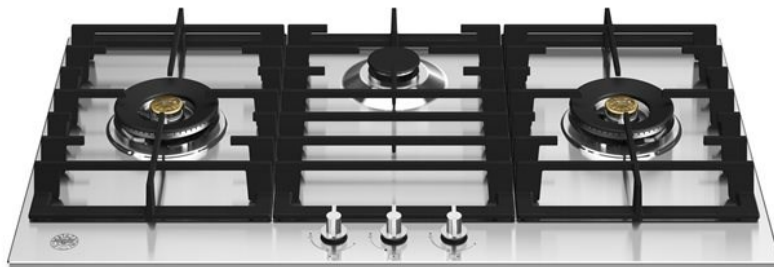

## 90 cm Gas hob, 3 burners Modern Series

### **P903BMODX**

This Bertazzoni Professional Series 90cm gas hob is finished in stainless steel. With three brass burners and accurate metal control knobs, it makes cooking simple, versatile and precise. Two dual woks 5kW ring add another dimension to your cooking. The cast iron pan support is solid and secure for safe use. Available in stainless steel.

### Worktop

---

Size	90 cm
Number of gas zones	3
Worktop type	gas
Worktop design	stainless steel low edge
Worktop controls	knobs
Knobs	metal coated
Burners type and caps	aluminium
Pan supports	cast iron
Flame failure device	yes
Ignition	yes