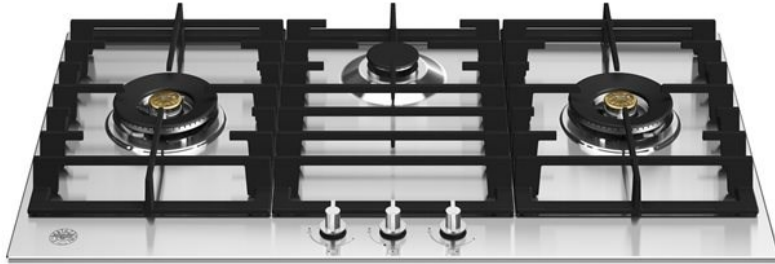

90 cm Gas hob, 3 burners Modern Series

P903BMODX

This Bertazzoni Professional Series 90cm gas hob is finished in stainless steel. With three brass burners and accurate metal control knobs, it makes cooking simple, versatile and precise. Two dual woks 5kW ring add another dimension to your cooking. The cast iron pan support is solid and secure for safe use. Available in stainless steel.

Specifications

Features

Worktop

| | |
|----------------------|--------------------------|
| Size | 90 cm |
| Gas zones | 3 |
| Worktop type | gas |
| Worktop design | stainless steel low edge |
| Worktop controls | knobs |
| Knobs | metal coated |
| Burner type | aluminium |
| Pan supports | cast iron |
| Flame failure device | yes |
| One-hand ignition | yes |

Cooking zones

| | |
|------------|-------------------|
| Dual wok | 0.48 kW - 5 kW |
| Semi-rapid | 0.44 kW - 1.75 kW |

Technical specifications

| | |
|-------------------------|----------------------------|
| Electrical requirements | 220/240 V - 50/60 Hz - 1 A |
|-------------------------|----------------------------|