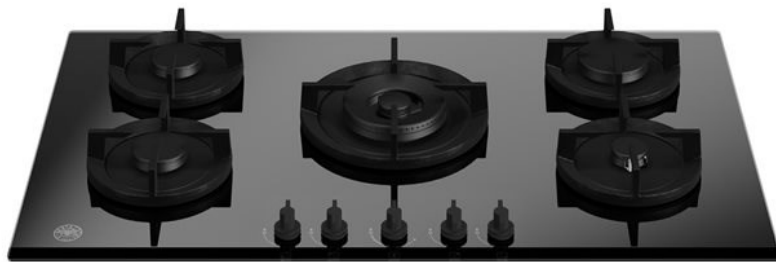

## 90 cm gas on glass hob with central wok Modern Series

### **P905CMODGNE**

This Bertazzoni Modern Series 90cm gas hob is finished in stylish black glass. With five matt black monobloc burners and accurate black soft-touch control knobs, it makes cooking simple, versatile and precise. A central 5kW dual wok ring gives you even more choices. The single cast iron pan support is both solid and secure for safe use.

### Worktop

---

Size	90 cm
Number of gas zones	5
Worktop type	gas
Worktop design	tempered glass
Worktop controls	knobs
Knobs	black soft touch
Burners type and caps	matt black mono-block
Pan supports	cast iron
Flame failure device	yes
Ignition	yes