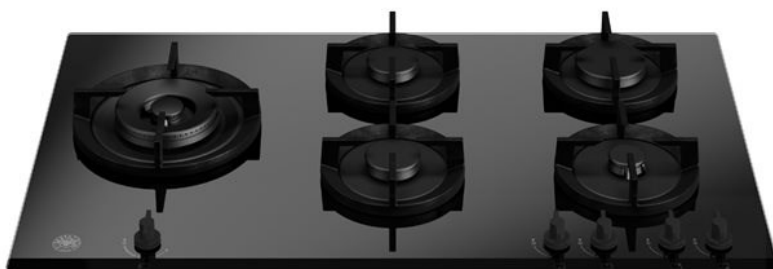

90 cm gas on glass hob with lateral wok Modern Series

P905LMDGNE

Designed for precise and safe cooking, this Bertazzoni Modern Series 90cm gas hob features five matt black monobloc burners and is finished in black glass. A lateral 5kW dual wok burner adds another level of versatility to your cooking. Along with the single cast iron pan support, metal control knobs complete the look. Along with the single cast iron pan support, black soft touch knobs complete the look.

[Guarda online](#)

Specifications

Features

Worktop

Size	90 cm
Number of gas zones	5
Worktop type	gas
Worktop design	tempered glass
Worktop controls	knobs
Knobs	black soft touch
Burners type and caps	matt black mono-block
Pan supports	cast iron
Flame failure device	yes
Ignition	yes

Dimensions