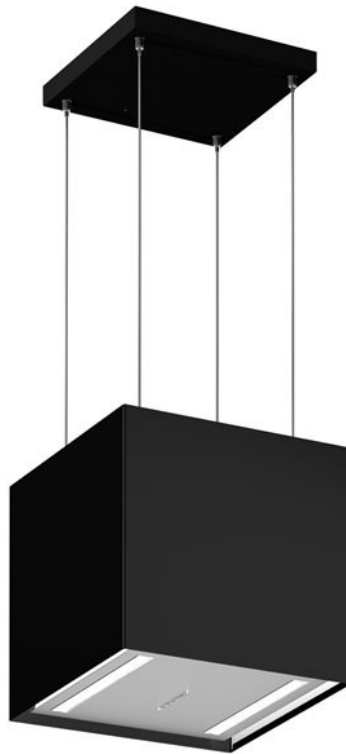

40 cm up and down hood Modern Series

KUD40PRO1XA

This Bertazzoni Professional Series 40cm island mount up and down hood has a single motor offering three speeds and effective aluminium filters. Electronic controls with remote control make it simple to adjust and four bright LED lights make it easy to see what you are doing on the hob. The powerful motor extracts 620 m³h max and is rated A+ energy class.

Specifications

Features

Hood

Timer	yes
Saturation Alarm	yes
Size	40 cm
Hood type	island mount
Motor	1
Speed	3 + booster
Hood finishing	stainless steel
Hood control	electric buttons + remote included
Filters type	aluminium
Lights	LED
Max extraction power	620 m3h
Sound Level	71 dBA