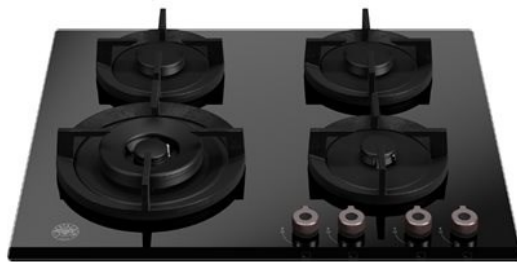

60cm gas on glass hob with lateral wok Professional Series

P604LPROGNE

This Bertazzoni Professional Series 60cm gas hob is finished in stylish black glass. With four matt black monobloc burners and accurate metal control knobs, it makes cooking simple, versatile and precise. A 4kW wok ring gives you even more choices. The single cast iron pan support is both solid and secure for safe use.

Specifications

Features

Worktop

Size	60 cm
Gas zones	4
Worktop type	gas
Worktop design	tempered glass
Worktop controls	knobs
Knobs	solid metal
Burner type	matt black mono-block
Pan supports	cast iron
Flame failure device	yes
One-hand ignition	yes