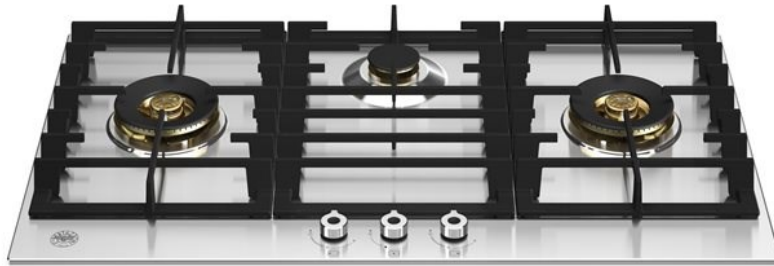

90 cm Gas hob, 3 burners Professional Series

P903BPROX

This Bertazzoni Professional Series 90cm gas hob is finished in stainless steel. With three brass burners and accurate metal control knobs, it makes cooking simple, versatile and precise. Two dual woks 5kW ring add another dimension to your cooking. The cast iron pan support is solid and secure for safe use. Available in stainless steel.

Specifications

Features

Worktop

Size	90 cm
Gas zones	3
Worktop type	gas
Worktop design	stainless steel low edge
Worktop controls	knobs
Knobs	solid metal
Burner type	aluminium
Pan supports	cast iron
Flame failure device	yes
One-hand ignition	yes

Cooking zones

Dual wok	0.48 kW - 5 kW
Rapid	1.05 kW - 3 kW
Semi-rapid	0.44 kW - 1.75 kW

Technical specifications

Electrical requirements	220/240 V - 50/60 Hz - 1 A
-------------------------	----------------------------

Dimensions