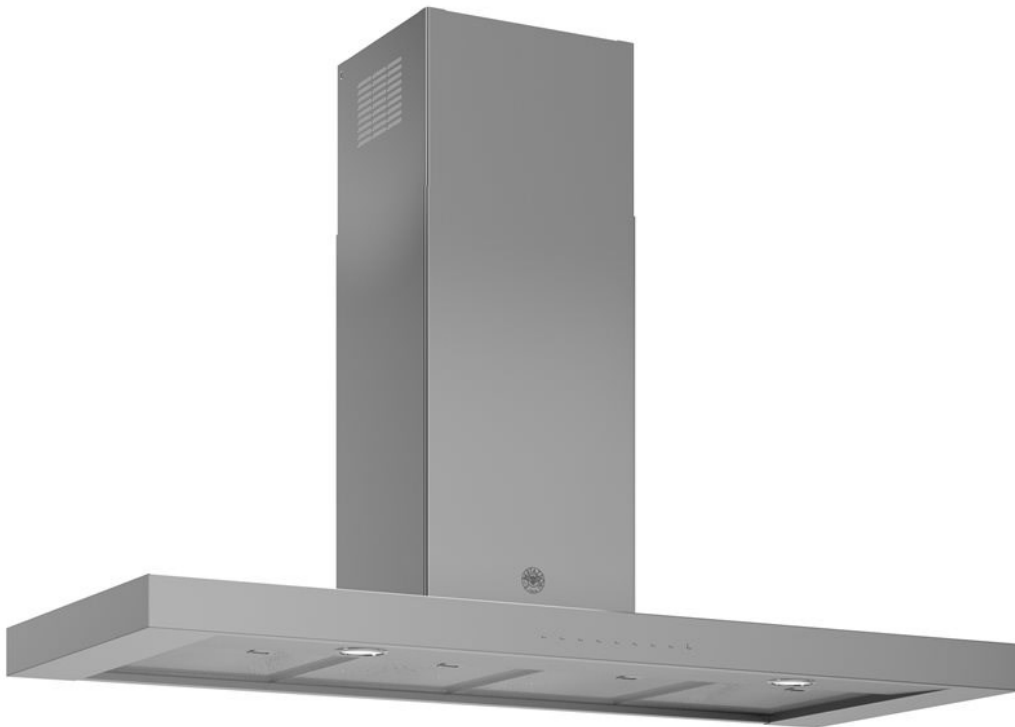

120 cm wallmount hood Professional Series

KT120PRO1XA

This Bertazzoni Professional Series 120 cm stainless steel wallmount hood has a single motor offering three speeds and effective stainless steel filters. Electronic controls with LED display make it simple to adjust and three bright LED lights make it easy to see what you are doing on the hob. The powerful motor extracts 700 m³/h max and is rated A+ energy class.

Specifications

Features

Hood

Timer	yes
Saturation Alarm	yes
Size	60 cm
Hood type	wall mount
Motor	1
Speed	3 + booster
Hood finishing	stainless steel
Hood control	electronic with buttons
Filters type	stainless steel
Lights	3 LED
Max extraction power	700 m3h
Sound Level	96 dBA